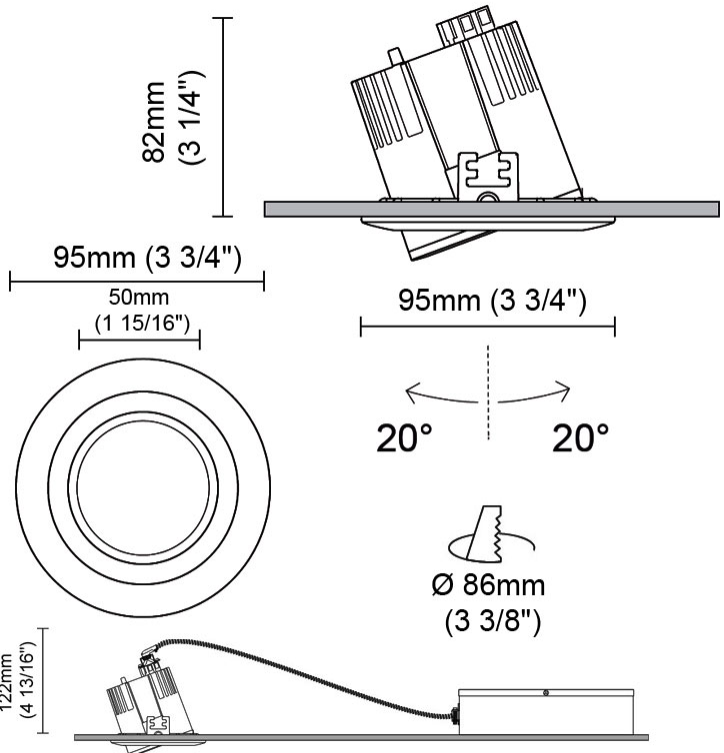

GENERAL

Series: Dixit
Brand: Ivela
Division: Architectural
Mounting Type: Recessed
Mounting Location: Ceiling
Subcategory: Downlight

PHYSICAL

Shape: Round
Diameter (mm): 95
Diameter (in): 3 3/4
Depth (mm): 82
Depth (in): 3 1/4
Min. Recessing Depth (mm): 122
Min. Recessing Depth (in): 4 13/16
Light Distribution: Adjustable / Direct
Weight (kg): 0.4
Weight (lbs): 0.88
Cut-out Measurements: 86mm / 3 3/8

GENERAL

Series: Dixit
Subseries: Dixit RA11
Brand: Ivela
Division: Architectural
Mounting Type: Recessed
Mounting Location: Ceiling
Subcategory: Downlight

PHYSICAL

Shape: Round
Diameter (mm): 125
Diameter (in): 4 ¹⁵/₁₆
Height (mm): 79
Height (in): 3 ¹/₈
Min. Recessing Depth (mm): 119
Min. Recessing Depth (in): 4 ¹¹/₁₆
Light Distribution: Direct
Weight (kg): 0.6
Weight (lbs): 1.32
Diffuser: Clear Polycarbonate
Fixture Finish: MWH
Fixture Material: Aluminum Die Cast
Cut-out Measurements: 116mm / 4 9/16"

GENERAL

Series: Dixit
 Subseries: Dixit RA8
 Brand: Ivela
 Division: Architectural
 Mounting Type: Recessed
 Mounting Location: Ceiling
 Subcategory: Downlight

PHYSICAL

Shape: Round
 Diameter (mm): 95
 Diameter (in): 3 3/4
 Height (mm): 82
 Height (in): 3 1/4
 Min. Recessing Depth (mm): 122
 Min. Recessing Depth (in): 4 13/16
 Light Distribution: Adjustable / Direct
 Weight (kg): 0.4
 Weight (lbs): 0.88
 Diffuser: Clear Polycarbonate
 Fixture Finish: MWH
 Fixture Material: Aluminum Die Cast
 Cut-out Measurements: 86mm / 3 3/8"

Optic°: 26
 Beam Angle: Symmetric
 Adjustability: Tilt ±20°
 Upon Request: Optic 45° (mirror-metallized) / 65° (white)

RATINGS AND CERTIFICATIONS

Certified By: Certified for North American Standards
 IP rating: IP20
 IK Rating: IK08
 Glare Rating: ≤ 19