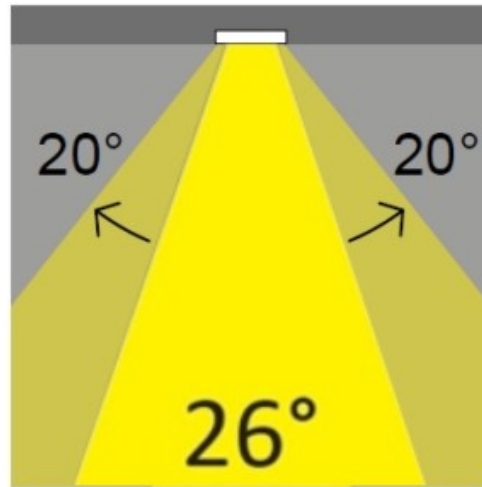

DP	DV	
Dimming	Phase	0-10V	
Color Temperature	27K	30K	35K 40K
	2700K	3000K	3500K 4000K

Order Example **K°**
L5XXXXXX-DV-30K
0-10V 3000K

A